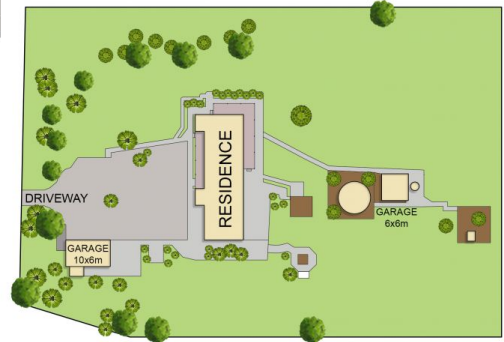

226 The Lookdown Road