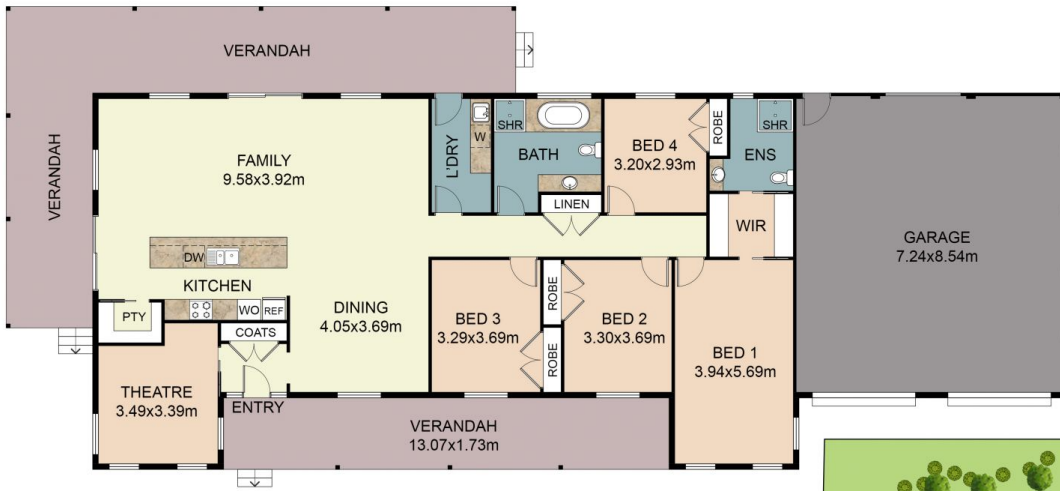

226 The Lookdown Road