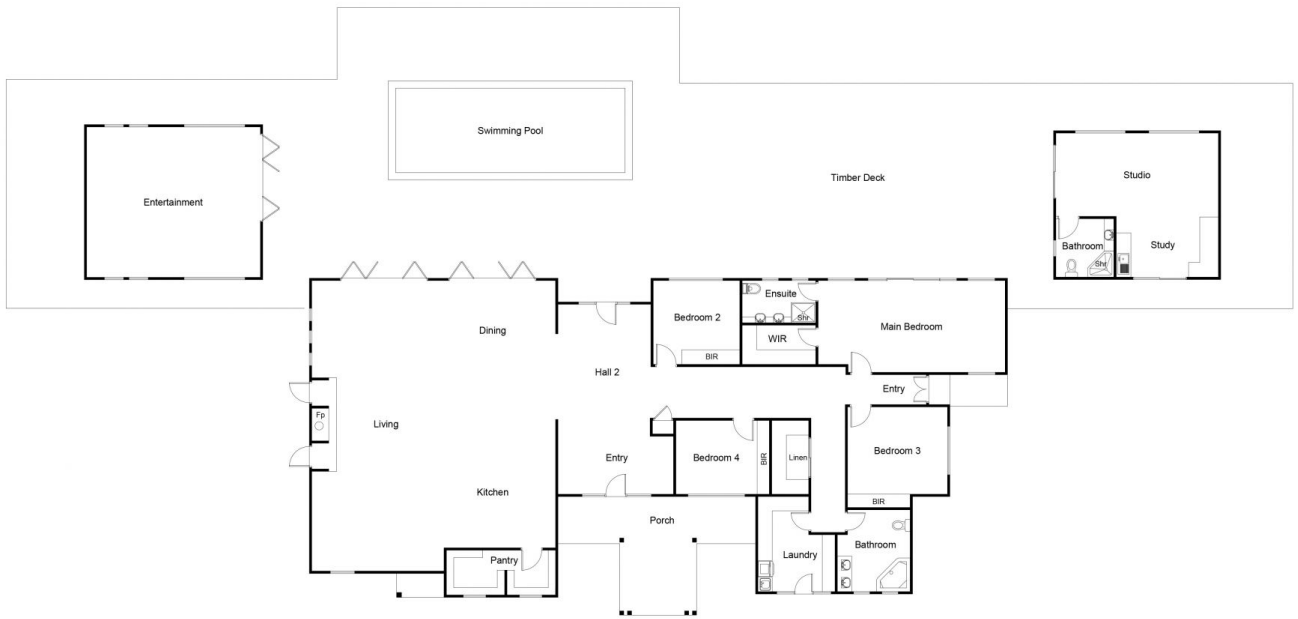

## Bungonia

5 🏠 3 🚗

A spectacular 178 hectare property nestled in proximity to the Bungonia National Park.

Winston Hill is only 2 hours from Sydney, 25 mins to Goulburn and 75 mins to Canberra.

The modern well-appointed and spacious open plan home comprises a 300 sqm 4 bedroom 2 bathroom main house and two 45 sqm pavilions; one a delightful self-contained studio and the other a generous home office.

The interior 90 sqm living and entertaining space includes dining and media areas, a space to relax and a large striking contemporary kitchen with 5 burner range, large Caesarstone island and butlers pantry.

Floor to ceiling windows in most rooms and the pavilions are connected by an expansive deck, which includes an in ground swimming pool, providing an amazing

**Type** : Rural  
**Building Size** : 43 sqm  
**Land Size** : 1780000 sqm  
**View** : <https://www.swpre.com.au/8047822>

## FLOOR PLAN

This floor plan including furniture, fixture measurements and dimensions are approximate and for illustrative purposes only.  
All enquiries must be directed to the agent, vendor or party representing this floor plan.